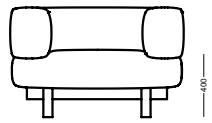

2100
2600

1500
2000

1100