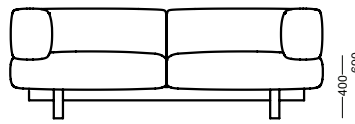

2100
2600

1500
2000

1100

2100
2600

600
1100

Camira Main Line Flax

Beige   Brown   Grey   light Blue

Audėjas Floris

Grey

Decoma Granola

Sand   Forest Green   Sky Blue   dark Grey