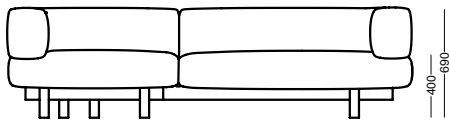

2100
2600

1500
2000

1100