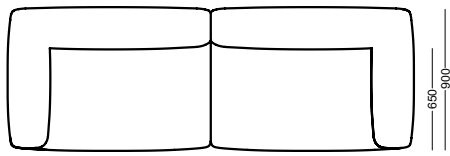

2100
2600

1500
2000

1100

2100
2600

600
1100

Camira Main Line Flax

Beige   Brown   Grey   light Blue

Audėjas Floris

Grey

Decoma Granola

Sand   Forest Green   Sky Blue   dark Grey