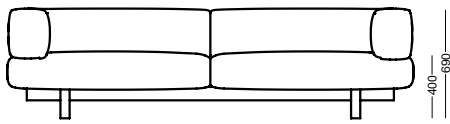

2100
2600

1500
2000

1100

2100
2600

600
1100

Camira Main Line Flax

Beige   Brown   Grey   light Blue

Audėjas Floris

Grey

Decoma Granola

Sand   Forest Green   Sky Blue   dark Grey