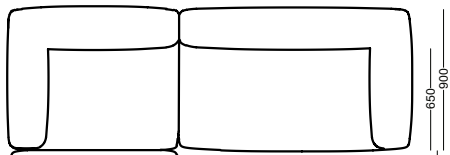

2100
2600

1500
2000

1100